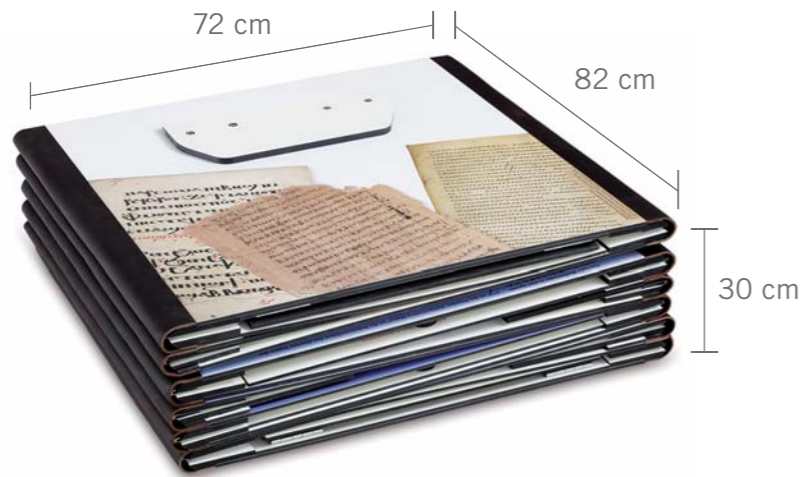

The triangular design combines a high level of stability with maximum exhibition space and minimum transport volume. One pillar with a table module fits into the boot of a car.

trigo creates a small stand-alone exhibition stand or a complete exhibition in no time at all.

trigo is supplied as standard in white with robust, dark brown buffalo leather edges. Individual designs are also possible.

trigo is extremely compact when folded thanks to its innovative leporello technology.

Pillar (H x W)	216 x 82 cm
Table (H x W x D)	72 x 72 x 82 cm
Weight	106 kg
Material	HPL 6 mm
Multimedia equipment	optional

▼ Folding Wall System

trigo

Exhibition in NRW state parliament

Research – on tour